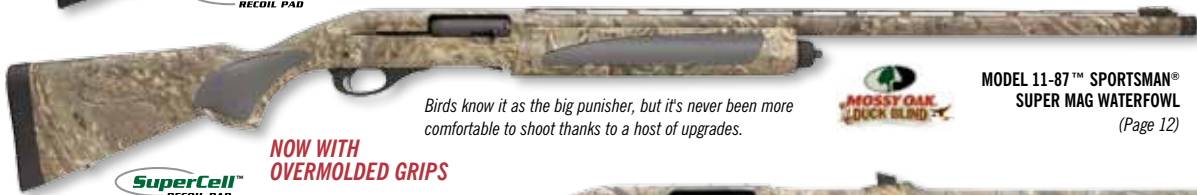

MODEL 11-87™ SPORTSMAN®
SUPER MAG SYNTHETIC
(Page 12)

NEW

Birds know it as the big punisher, but it's never been more comfortable to shoot thanks to a host of upgrades.

NOW WITH OVERMOLDED GRIPS

Superior handling and concealment, rock-steady aim and extended-range precision are hallmarks of this new offering.