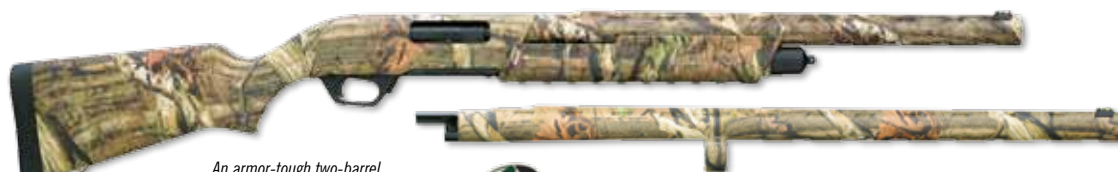

MODEL 887™ NITRO MAG
CAMO COMBO
(Page 10)

An armor-tough two-barrel combination that's ready to bust longbeards at long range and wreak major havoc on the flyway.

Birds have bones, and they don't stand a chance against this special Bone Collector Edition Model 887.™