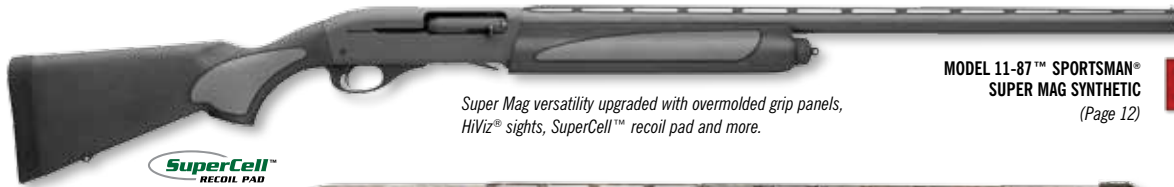

The awesome versatility of 3 1/2" Super Mag capability in a dual-purpose bird-slaying platform.

MODEL 870™ EXPRESS®
SUPER MAG TURKEY/WATERFOWL
(Page 16)

MODEL 11-87™ SPORTSMAN® FIELD
(Page 12)

NEW

The timeless field, clays and upland Sportsman you've been waiting for.