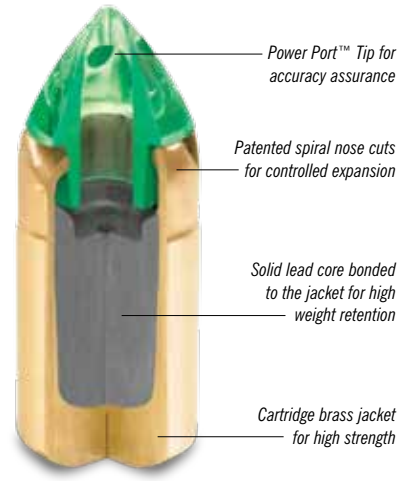

PREMIER® ACCUTIP 450 BUSHMASTER

THE "BIG THUMPER" GETS A BIG DOSE OF AERODYNAMICS AND DEVASTATING EXPANSION. In honor of the 450 Bushmaster's debut on our supremely accurate R-15 platform, we're loading it with perhaps the most accurate .45-caliber bullet ever devised. Featuring our Power Port™ tip, this 260-grain AccuTip bonded projectile delivers exceptional flight characteristics for ultimate downrange precision and sustained energy. Its bonded construction, high-strength cartridge-brass jacket and spiral nose cuts combine to drive huge, uniform mushrooms through the toughest game with ease.

Power Port™ Tip for accuracy assurance

Patented spiral nose cuts for controlled expansion

Solid lead core bonded to the jacket for high weight retention

Cartridge brass jacket for high strength

260 GRAIN, 450 BUSHMASTER

Caliber	Index/EDI No.	Bullet Wt. (grs.)	Bullet Type
PREMIER® ACCUTIP			
450 Bushmaster	PRA450B1	260	AccuTip

PREMIER® NITRO SPORTING CLAYS

Smoke targets and all competitors with the finest sporting clays load in the world today. The Premier® Nitro performance that's dominated trap and skeet competitions for years is now available in high-velocity, 1-oz. loads specially formulated for the sporting clays enthusiast. Combining mild recoil with target-grinding pattern consistency, the new Premier Nitro Sporting Clays loads were created in answer to requests from NSCA All American Team Captain Wendell Cherry. They're extensively field tested and proven to crush the long birds with an astounding 1,350 fps. muzzle velocity in your choice of #7 1/2 or #8 shot. And guaranteed to take your game to new heights and lengths in 2010.