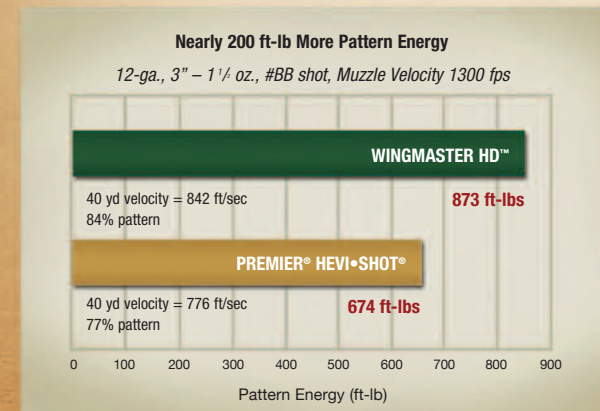

At equal pellet sizes, Wingmaster HD™ pellets have over 60% more penetration at 60 yards than Premier® Hevi•Shot® pellets. (Goose silhouette shown)

With its awesome aerodynamics, Wingmaster HD™ pellets fly straighter with higher velocity and improved energy at longer distances. And its excellent choke responsiveness makes it great for everything from hunting over decoys to long-range pass shooting. Open up the pattern or tighten it down based on your application. Either way you're shooting the most lethal waterfowl shot in the world.

LETHAL NEAR AND FAR

Wingmaster HD, due to its excellent aerodynamics and softness, exhibits exceptional choke responsiveness. This makes it more versatile and more deadly across the board.

Choke	Range	Diameter	Percentage Yield
Skeet	40 yds	.725	55-60
Improved Cylinder	40 yds	.720	60-65
Light Modified	40 yds	.717	70-75
Modified	40 yds	.715	80-85

CRUSH THE LONG BIRD

Wingmaster HD put 60% of its payload into a 30" circle at 60 yards! That's 155 out of 258 pellets, and very bad news for birds that think they know harm's reach.

At 40 yards, Wingmaster HD™ generates nearly 200-ft.-lbs. more energy than Premier® Hevi•Shot®. This statistic is the ultimate indicator of its Drop-Dead Better™ performance. Consistent size, superior roundness, optimal density, improved choke response in a softer material all add up to more on-bird energy and ultimately more birds on the

MORE BONE-CRUSHING FORCE.

Wingmaster HD™ generates nearly 200-ft.-lbs. more pattern energy than Hevi•Shot at 40 yards.

16% SOFTER THAN PREMIER® HEVI•SHOT®

Its softer properties make Wingmaster HD easier on your barrel, and ultimately deliver improved choke responsiveness and more lethal, consistent patterns.