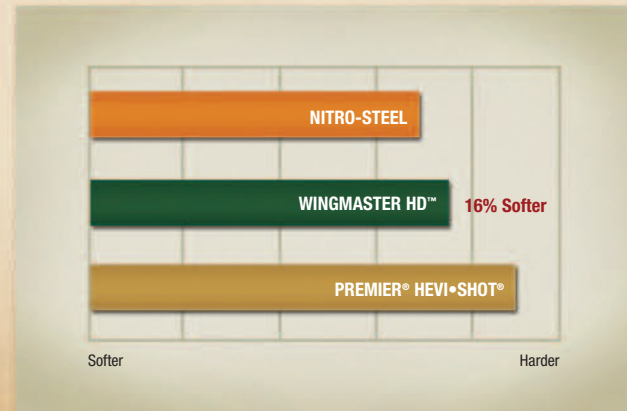

At equal pellet sizes, Wingmaster HD™ pellets have over 60% more penetration at 60 yards than Premier® Hevi•Shot® pellets. (Goose silhouette shown)

With its awesome aerodynamics, Wingmaster HD™ pellets fly straighter with higher velocity and improved energy at longer distances. And its excellent choke responsiveness makes it great for everything from hunting over decoys to long-range pass shooting. Open up the pattern or tighten it down based on your application. Either way you're shooting the most lethal waterfowl shot in the world.

LETHAL NEAR AND FAR

Wingmaster HD, due to its excellent aerodynamics and softness, exhibits exceptional choke responsiveness. This makes it more versatile and more deadly across the board.

Choke	Range	Diameter	Percentage Yield
Skeet	40 yds	.725	55-60
Improved Cylinder	40 yds	.720	60-65
Light Modified	40 yds	.717	70-75
Modified	40 yds	.715	80-85

CRUSH THE LONG BIRD

Wingmaster HD put 60% of its payload into a 30" circle at 60 yards! That's 155 out of 258 pellets, and very bad news for birds that think they know harm's reach.

At 40 yards, Wingmaster HD™ generates nearly 200-ft.-lbs. more energy than Premier® Hevi•Shot®. This statistic is the ultimate indicator of its Drop-Dead Better™ performance. Consistent size, superior roundness, optimal density, improved choke response in a softer material all add up to more on-bird energy and ultimately more birds on the

MORE BONE-CRUSHING FORCE.

Wingmaster HD™ generates nearly 200-ft.-lbs. more pattern energy than Hevi•Shot at 40 yards.

16% SOFTER THAN PREMIER® HEVI•SHOT®

Its softer properties make Wingmaster HD easier on your barrel, and ultimately deliver improved choke responsiveness and more lethal, consistent patterns.