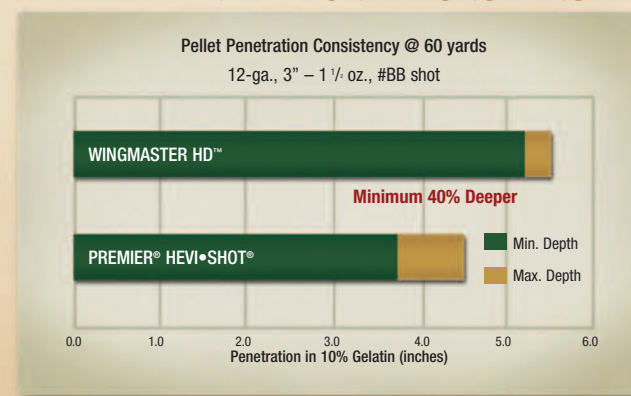

DEEPER PENETRATION AT LONG RANGE