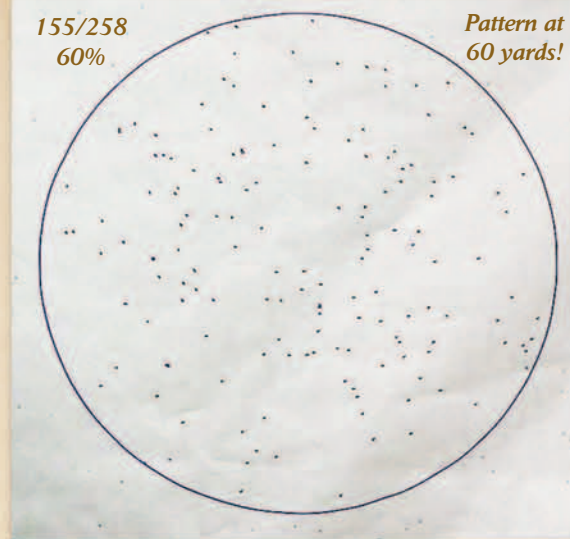

CRUSH THE LONG BIRD

Wingmaster HD put 60% of its payload into a 30" circle at 60 yards! That's 155 out of 258 pellets, and very bad news for birds that think they know harm's reach.

Wingmaster HD™, 12-ga., 3" – 1 3/4 oz., #6 shot

At 40 yards, Wingmaster HD™ generates nearly 200-ft.-lbs. more energy than Premier® Hevi•Shot®. This statistic is the ultimate indicator of its Drop-Dead Better™ performance. Consistent size, superior roundness, optimal density, improved choke response in a softer material all add up to more on-bird energy and ultimately more birds on the

MORE BONE-CRUSHING FORCE.

Wingmaster HD™ generates nearly 200-ft.-lbs. more pattern energy than Hevi•Shot at 40 yards.

16% SOFTER THAN PREMIER® HEVI•SHOT®

Its softer properties make Wingmaster HD easier on your barrel, and ultimately deliver improved choke responsiveness and more lethal, consistent patterns.