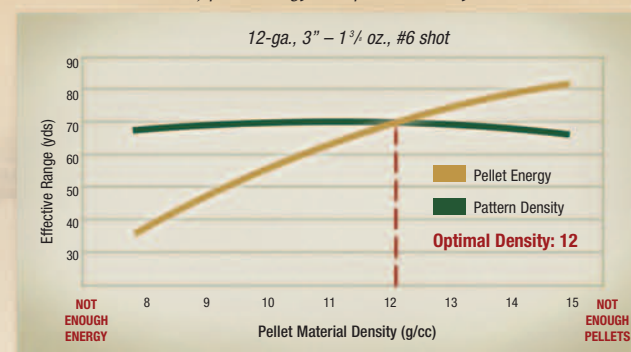

equal pellet energy and deeper penetration than any other similar density non-toxic material.

At a density of 12.0 grams/cc, Wingmaster HD's non-toxic tungsten/bronze/iron composition is 10% denser than lead and a whopping 56% denser than steel, which dramatically enhances per-pellet energy and extended-range penetration.

UNIFORM PELLET-TO-PELLET WEIGHT

Wingmaster HD™
Wingmaster HD's (Heavy Density) smooth, perfectly round shot pellets are more aerodynamic than other lead alternatives. They are uniform in pellet-to-pellet weight and are true to listed shot size.

Other non-toxic shot pellets cannot match up.

Hevi•Shot is a trademark of ENVIRON-Metal, Inc.

12.0 G/CC – BEST PELLET MATERIAL DENSITY

Testing proves Wingmaster HD™ delivers the best combination of pellet energy and pattern density.